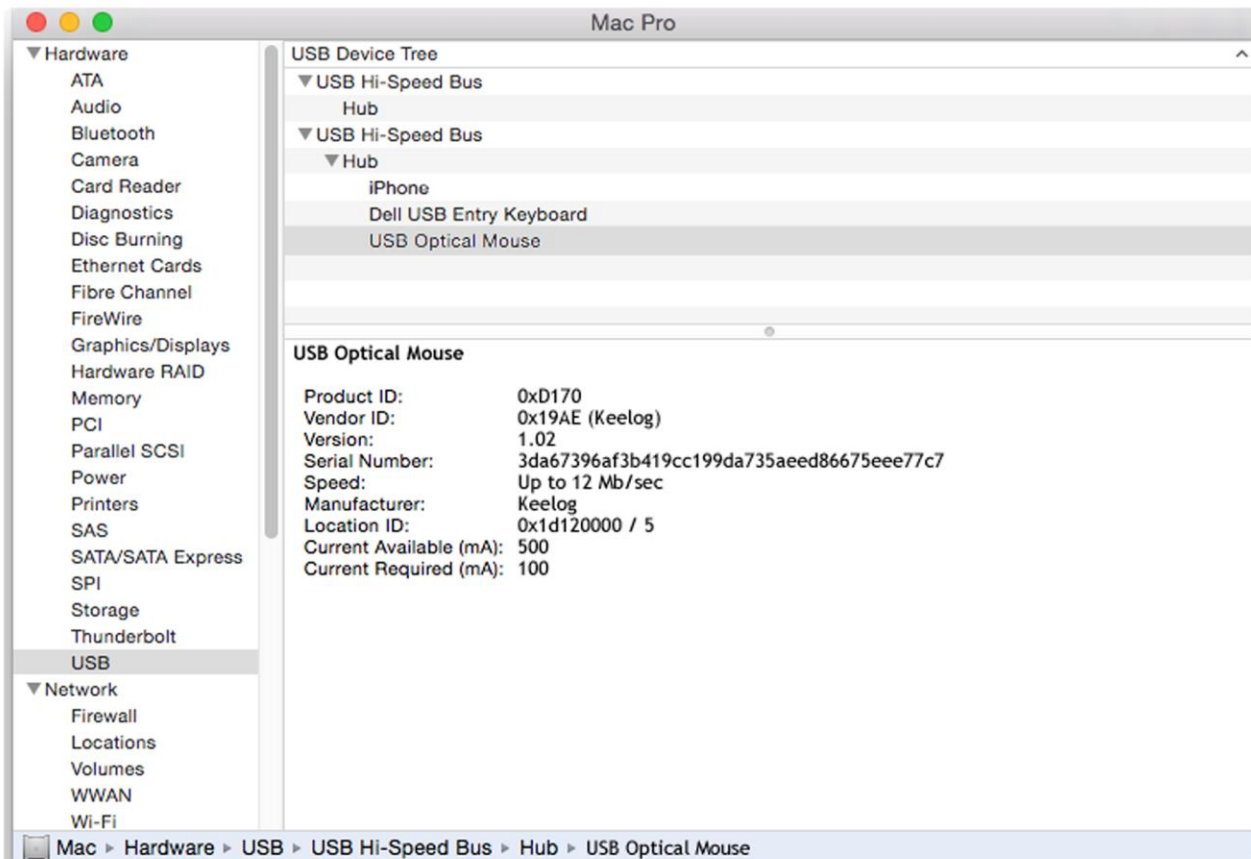

AIRDRIVE MOUSE JIGGLER QUICK START

Important tips:

- Installs automatically as a USB mouse, no drivers/software necessary
- Generates unnoticeable mouse cursor movement every minute

Connect the device
to a free USB port.
No drivers or
software are
required.

In Mac OS the device will be visible in the USB section of the hardware category

In Windows the device will be visible in Device Manager

In Linux, Ubuntu, and related systems the device will auto-mount and can be verified with 'lsusb'