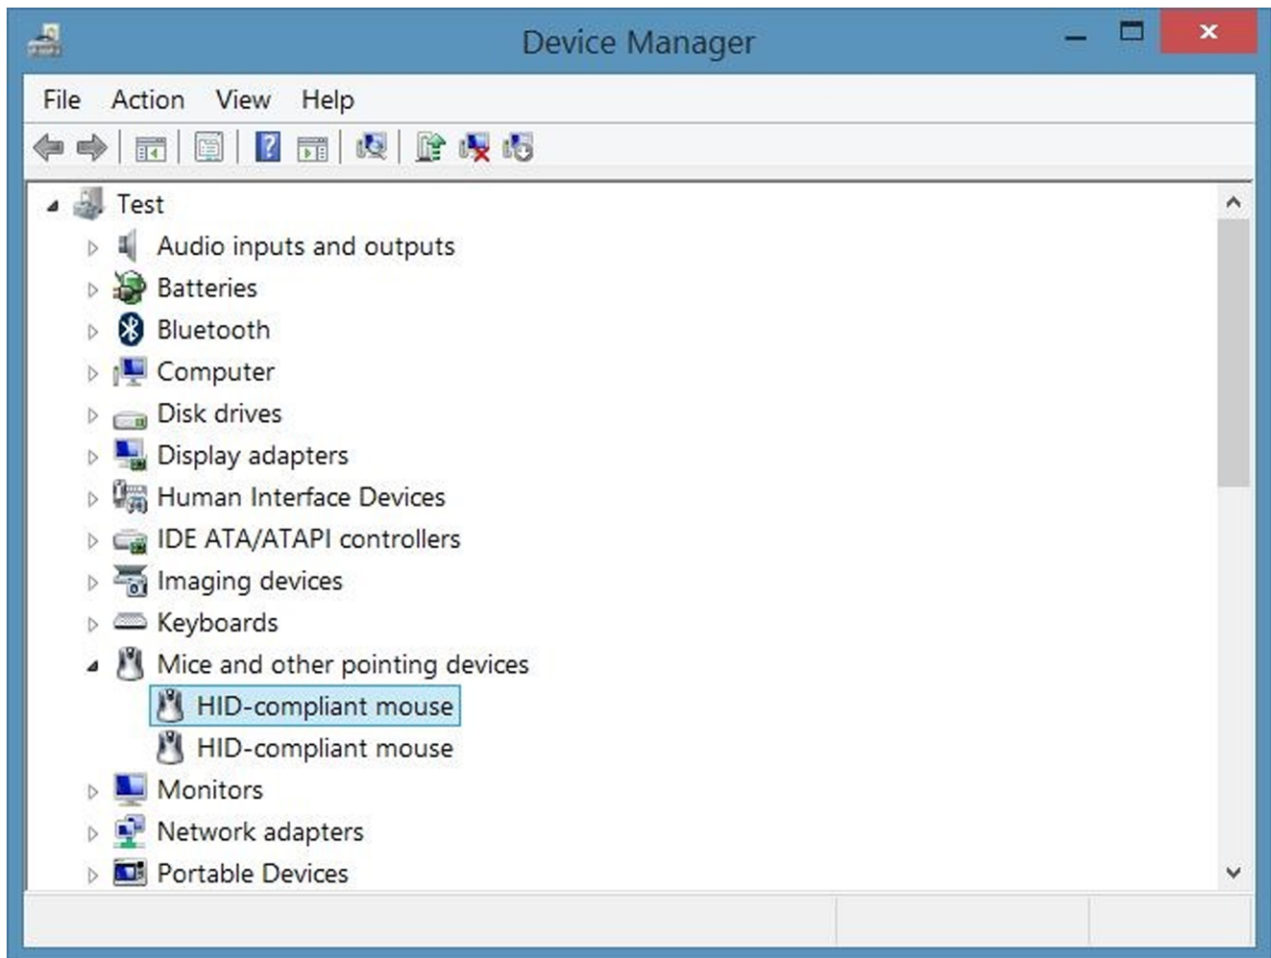

AIRDRIVE MOUSE JIGGLER QUICK START

Important tips:

- Installs automatically as a USB mouse, no drivers/software necessary
- Generates unnoticeable mouse cursor movement every minute

Connect the device
to a free USB port.
No drivers or
software are
required.

In Mac OS the device will be visible in the USB section of the hardware category

In Windows the device will be visible in Device Manager

In Linux, Ubuntu, and related systems the device will auto-mount and can be verified with 'lsusb'